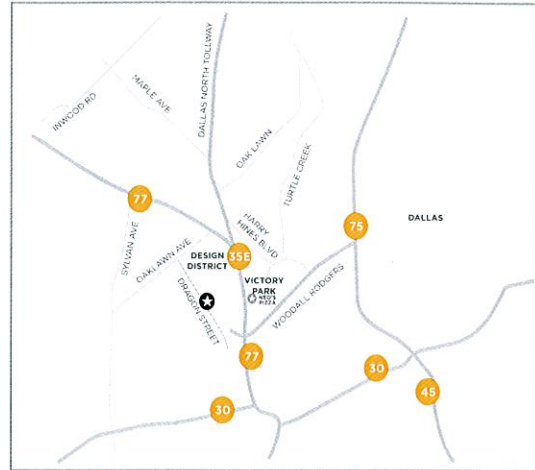

ART GALLERY
CRANDALE GALLERY
AMERICAN FINE ART & FRAME
JACQUES LAMY GALLERY & STUDIO
JOEL COONER
NIEHAUS ARTWORKS STUDIO
THE CAMERON GALLERY
HOLLY JOHNSON GALLERY
ARTIZEN STUDIOS
PDNB GALLERY
GALERIE ZUGER
MARY TOMAS STUDIO GALLERY
COHN DRENNAN CONTEMPORARY
SAMUEL LYNNE GALLERIES
CRAIGHEAD-GREEN GALLERY
PLUSH GALLERY
VINYARD FRAME DESIGN

PROFESSIONAL BUSINESS OR STUDIO
FRESIA FLORALS
LAURA LEE CLARK INTERIOR DESIGN, INC.
D. FADAL DESIGNS
GREGORS STUDIO
IKE ISENHOUR
DAVID CADWALLADER DESIGNS
HAKIM & SONS FILM
JIN KIM STUDIO
KENNETH JORNS
TRINITY & DESIGN DIST. REAL ESTATE
GREGOR'S STUDIOS
CARPENTER SOUTHWEST
EM THE VENUE
BELL'INVITO
MARTIN & MARTIN
TRI ORANGE
VINYARD FRAME DESIGNS
FURNITURE CONSULTANTS
RUSTY HILL PHOTOGRAPHY
ARTIZEN EDITIONS
DUNCAN & MILLER DESIGN STUDIO
MARC EVENTS
SEDERSI, INC.
MR. RALPH'S
INMOTION
CUNNINGHAM & ASSOCIATES
DAVID BENNERS ARCHITECTURE
DIGITAL TECH CONSULTING
HOCKER DESIGN GROUP
M2 STUDIO
MANN & ASSOCIATES CONSULTING ENGINEERS
MARC MCCOLLOM ARCHITECT
MEP SYSTEMS
BUSINESS FLOORING SPECIALISTS
PHW ARCHITECTURAL LIGHTING DESIGN
SHARON ODUM ARCHITECT
DAVID CORLEY INTERIOR DESIGN
THE MEDDLESOME MOTH
TEXAS SECURITIES BANK

DRAGON STREET

THE INTERSECTION OF ART & DESIGN
www.dragonstreetdallas.com