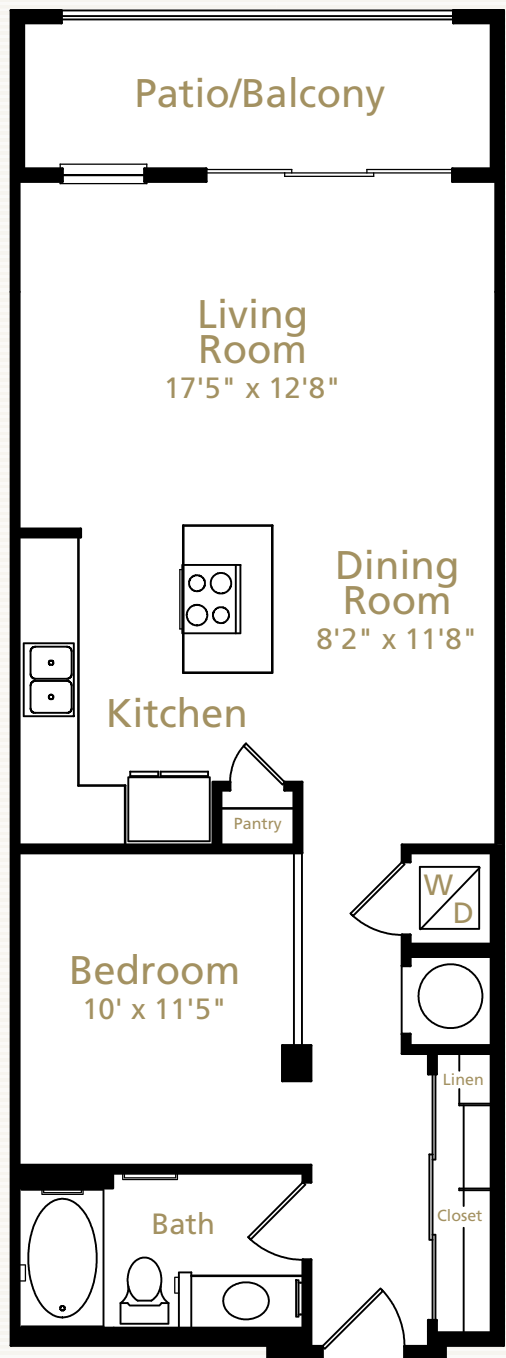

Unit A1+A1.2.1: 1Bedroom + 1Bath

A1: 777 HEATED SQUARE FEET / A1.2.1: 840 HEATED SQUARE FEET

Patio/Balcony option

A1.2.1 without Patio/Balcony