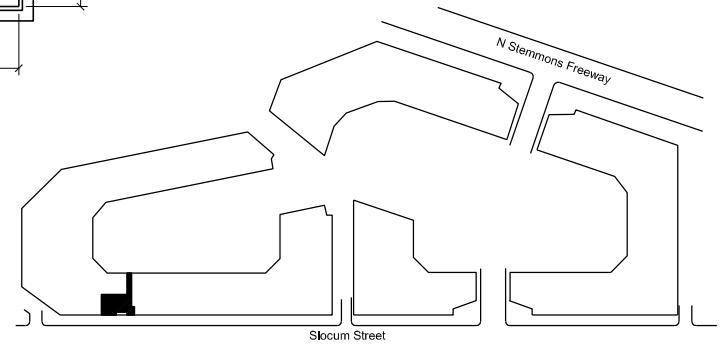

Suite 750 Second Floor

 VICINITY MAP

For Leasing Information Contact:

Andy Crosland
214-373-7500

acrosland@dunhillpartners.com

1250 Slocum
Dallas, Texas 75207

Floor: Second
Suite: 750
RSF: 2,742
Ceiling Height: 17'-0"